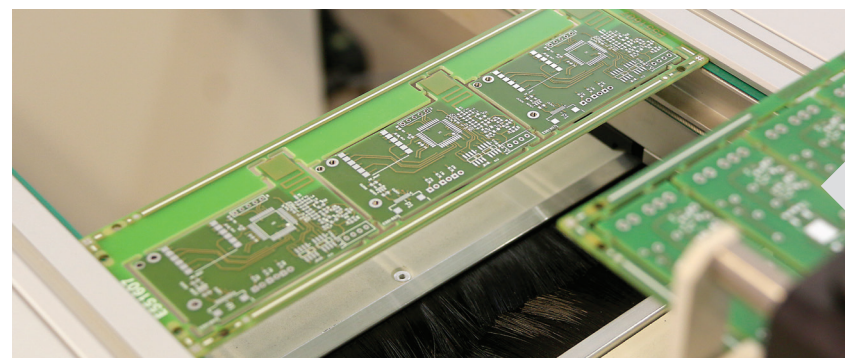

RESEARCH

DEVELOPMENT

MODELING

MEASUREMENT
TESTING